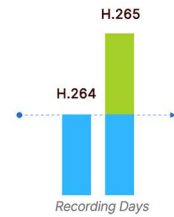

4K H.265 PoE NVR 5000 Series

- 4K
- H.265 HEVC
- ONVIF
- Plug&Play
- HDMI
- VGA
- Audio Out
- Alarm In/Out
- Dual Stream
- ANR
- ANPR
- VCA
- Online Upgrade
- P2P
- HTML5

MS-N5008-UPC/MS-N5008-UPT
/MS-N5016-UPT

[DATASHEET](#)

KEY FEATURES

- **8/16*PoE Ports** (8/16*PoE ports design provides just one step to connect camera to NVR.)
- **8*1080P, 16*720P** (Maximum supporting 8*1080P or 16*720P network cameras viewing at the same time.)
- **HDMI & VGA** (Providing both HDMI and VGA ports for users to choose according to their monitor types.)
- **2*3.5"HDD** (2 SATA of 3.5"HDD, providing 10TB capacity for each HDD, up to 20TB total hard disk storage.)
- **Video Content Analysis** (With 10 detection modes, VCA greatly enhances the performance bringing comprehensive surveillance functions.)
- **ANR** (Can automatically replenish the recording gap due to internet interruptions(by storing at the edge).)

Plug and Play

Milesight PoE NVR 5000 Series features 8 independent PoE ports. The NVR will automatically detect, configure and play the live view of the network cameras once the cable is plugged.

H.265+H.264

Smartly figure out and switch between H.264 and H.265 automatically. It will extend the days to save recording file with H.265 than with other compressions.

Powerful Decoding Capacity

Maximum support 8*1080P or 16*720P network cameras viewing at the same time.

4K Video Viewing Experience

Milesight 4K H.265 PoE NVR 5000 Series supports up to 4K definition (3840*2160, effectively four times that of Full HD) live viewing, playback and recording, providing users with ultra-high-definition video viewing experience.