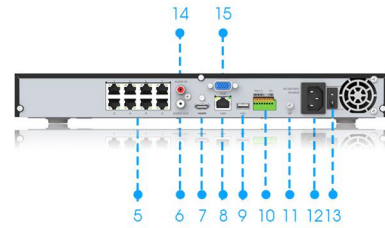

Interfaces

MS-N5008-UPC